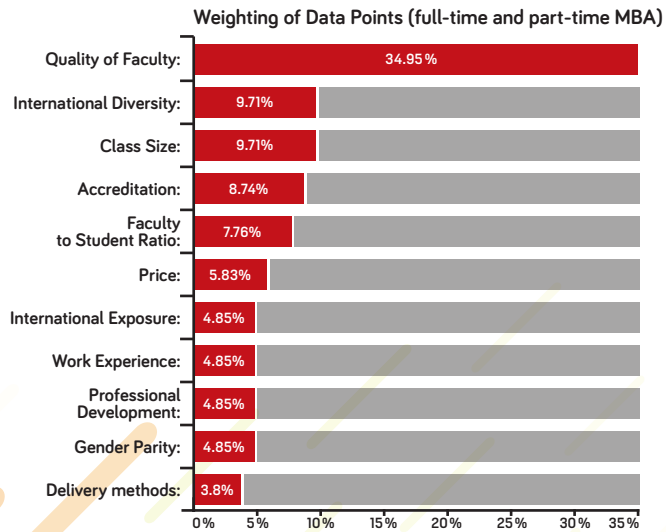

The benefits attached to an MBA are well documented: career progression, networking opportunities, personal development, salary... and the list goes on. However, in an increasingly congested market, selecting the right business school can be difficult, which is far from ideal given the time and investment involved.

Using a ranking system entirely geared and weighted to fact-based criteria, *CEO Magazine* aims to cut through the noise and provide potential students with a performance benchmark for those schools under review.

*EMBA Weighting: Work experience and international diversity are adjusted accordingly.

**Online MBA Weighting: Delivery mode and class size are removed.

NORTH AMERICAN MBA RANKINGS

TIER ONE

- American University: Kogod
- Appalachian State University
- Auburn University: Harbert
- Bentley University: McCallum
- Boston University: Questrom
- Bryant University
- California State University-Chico
- California State University-Long Beach
- California State University-Northridge
- California State University-East Bay
- California State University-San Bernardino
- College of William and Mary: Mason
- Colorado Technical University
- Drexel University: LeBow
- Florida International University
- Fordham University
- Georgia Institute of Technology: Scheller
- Georgia State University: Robinson
- Gonzaga University
- HEC Montréal
- Hofstra University: Zarb
- Hult International Business School
- Jacksonville University
- Kennesaw State University
- Kent State University
- Loyola Marymount University
- Loyola University Chicago: Quinlan
- Marquette University
- Mercer University-Atlanta:
- Niagara University
- Northern Illinois University
- Oakland University
- Pepperdine University: Graziadio
- Queens University of Charlotte
- Rensselaer Polytechnic Institute: Lally
- Rochester Institute of Technology: Saunders

- Saint Joseph's University: Haub
- Saint Mary's College of California
- Seattle University: Albers
- Suffolk University
- Temple University: Fox
- Texas A&M University-College Station: Mays
- Texas Christian University: Neeley
- University of Akron
- University of Alberta
- University of Baltimore
- University of California at Davis
- University of California-San Diego: Rady
- University of Cincinnati: Lindner
- University of Connecticut
- University of Delaware: Lerner
- University of Louisiana-Lafayette: Moody
- University of Massachusetts-Boston
- University of Massachusetts-Lowell
- University of Michigan-Flint
- University of Nebraska-Omaha
- University of New Mexico: Anderson
- University of North Carolina-Charlotte: Belk
- University of Oklahoma: Price
- University of Oregon: Lundquist
- University of Pittsburgh: Katz
- University of Portland: Pamplin
- University of South Florida: Muma
- University of Tampa: Sykes
- University of Texas at Arlington
- University of Texas-Dallas : Jindal
- University of the Sciences
- University of Vermont: Grossman
- University of Washington: Foster
- University of West Georgia
- University of Wisconsin-Milwaukee: Lubar
- Virginia Tech: Pamplin

*Some data unavailable